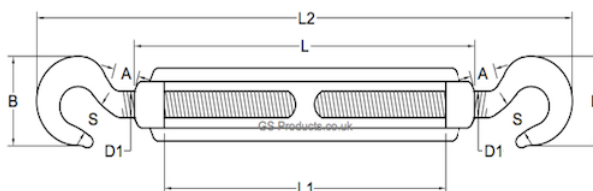

## BZP Steel Hook/Hook Turnbuckles DIN 1480

Product	A (mm)	L (mm)	D1 (mm)	S (mm)	L2 (mm)	L1 (mm)
6mm BZP Hook/Hook Turnbuckle	9	108	6	7.5	168	80
8mm BZP Hook/Hook Turnbuckle	10	110	8	9.5	195	75
10mm BZP Hook/Hook Turnbuckle	13	125	10	13.8	220	87
12mm BZP Hook/Hook Turnbuckle	15	125	12	11.6	262	83
16mm BZP Hook/Hook Turnbuckle	24	167	16	17.5	347	115

Note - Product sizes are liable to change from time to time, if your dimension requirements are critical, please contact us.