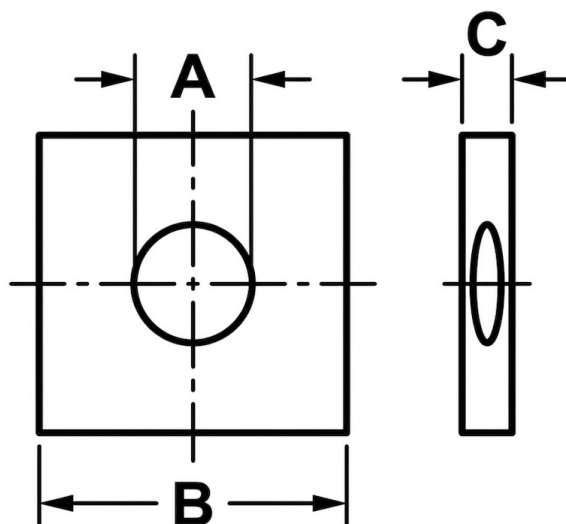

A4 Stainless Steel Square Plate Washer

Product	A (mm)	B (mm)	C (mm)
10mm Square Washer	11	50	3
12mm Square Washer	13	50	3

Note - Product sizes are liable to change from time to time, if your dimension requirements are critical, please contact us.