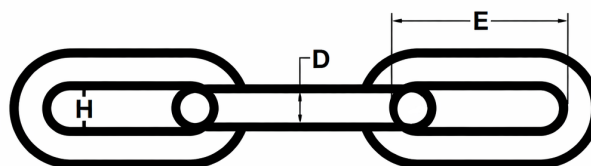

# Stainless Steel Long Link Chain Din 763 - 10 Meter Lengths

Product	Overall Length	H (mm)	D (mm)	E (mm)	Weight Per Meter (kgs)	Breaking Load (Kgs)
1.5mm Stainless Steel Long Link Chain x 10 Meters	10 Meters	3.5	1.5	12	0.08	90
2mm Stainless Steel Long Link Chain x 10 Meters	10 Meters	4	2	22	0.12	125
3mm Stainless Steel Long Link Chain x 10 Meters	10 Meters	6	3	26	0.19	280
4mm Stainless Steel Long Link Chain x 10 Meters	10 Meters	8	4	32	0.27	630
5mm Stainless Steel Long Link Chain x 10 Meters	10 Meters	10	5	35	0.48	1000
6mm Stainless Steel Long Link Chain x 10 Meters	10 Meters	12	6	42	0.63	1250
8mm Stainless Steel Long Link Chain x 10 Meters	10 Meters	14	8	51	1.1	2500
10mm Stainless Steel Long Link Chain x 10 Meters	10 Meters	20	10	65	1.75	4000
12mm Stainless Steel Long Link Chain x 10 Meters	10 Meters	28	12	72	2.99	6300

Note - Product sizes are liable to change from time to time, if your dimension requirements are critical, please contact us.