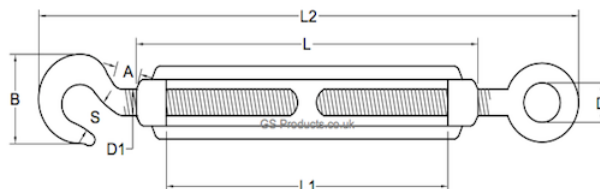

## BZP Steel Hook/Eye Turnbuckles DIN 1480

Product	Pack Quantity	L (mm)	D (mm)	D1 (mm)	S (mm)	L2 (mm)	L1 (mm)
5mm Hook/Eye Turnbuckle	1	70	9	5	6	113	50
6mm Hook/Eye Turnbuckle	1	110	9.5	6	8	165	80
8mm Hook/Eye Turnbuckle	1	110	11	8	9	180	75
10mm BZP Hook/Eye Turnbuckle	1	125	13	10	12	220	80
12mm BZP Hook/Eye Turnbuckle	1	125	17	12	15	240	80
16mm BZP Hook/Eye Turnbuckle	1	170	22	16	23	320	110
20mm BZP Hook/Eye Turnbuckle	1	180	23.5	20	27	350	130
24mm BZP Hook/Eye Turnbuckle	1	260	28	24	32	370	200

Note - Product sizes are liable to change from time to time, if your dimension requirements are critical, please contact us.